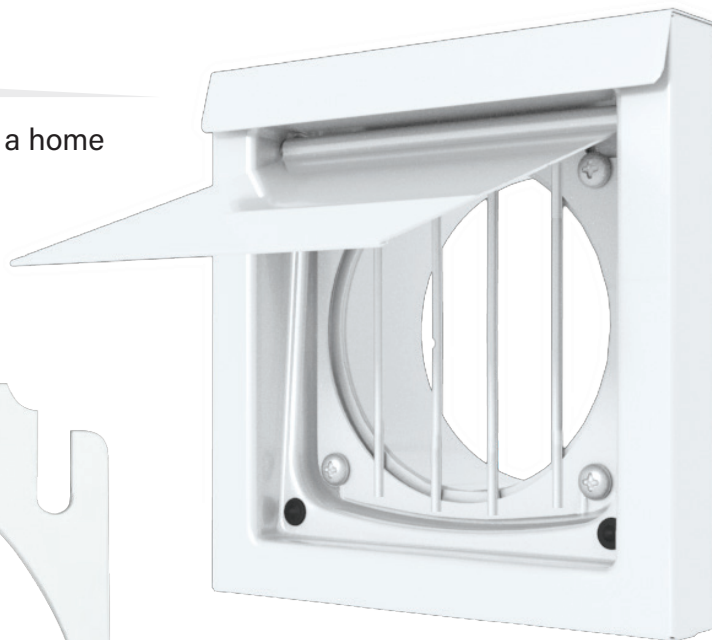

Add Advanced Protection From Persistent Pests

Insert Guard

Extra Barrier

When critters are incessantly working to make a home inside exhaust vents, bring out the big guns.

Adding the G4DWV Insert Guard is a sure, simple solution to keep pests out.

G4DWV

The DryerWallVent Insert Guard is a durable, one-piece accessory that provides extra protection against animal intrusion even when the dryer is in use.

Vertical bars help minimize lint buildup and airflow restriction. The G4DWV Insert Guard is easy to install and easy to remove for maintenance.

Built to Last

Manufactured in the USA and designed specifically to fit discreetly beneath the DryerWallVent damper, the Insert Guard will stand the test of time. Heavy gauge Galvanized steel with a white powder coated finish to complement the DryerWallVent's high quality, clean looks.